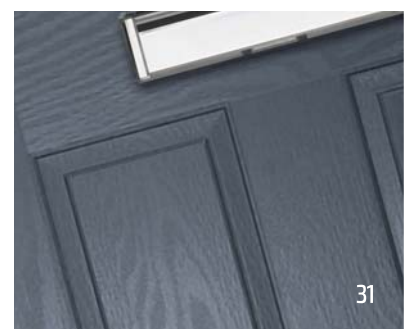

Regal

U-Value from 1.8W/m²K

With its American style, large glazed feature panel, the Regal door is proving to be just as popular here in the UK as it is 'over the pond'.

Extended
Lead Time

Door Colour: **Slate** | Decorative Glass: **Simplicity Zinc** ▲ ●