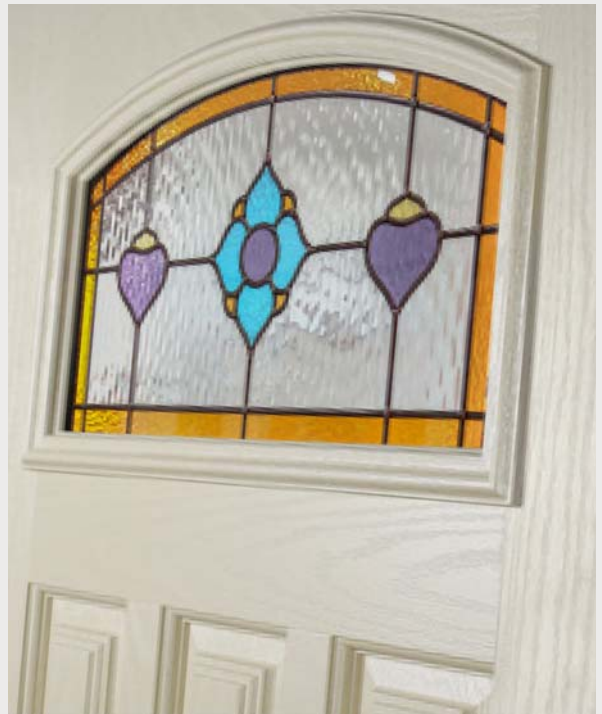

Extended
Lead Time

Door Colour: Black | Decorative Glass: Simplicity Zinc ▲ ●

Tudor

Solid Option

Simplicity Brass Option

Door Colour: **Chartwell Green**
Decorative Glass: **Reflections**

Door Colour: **Light Oak**
Decorative Glass: **Reflections**